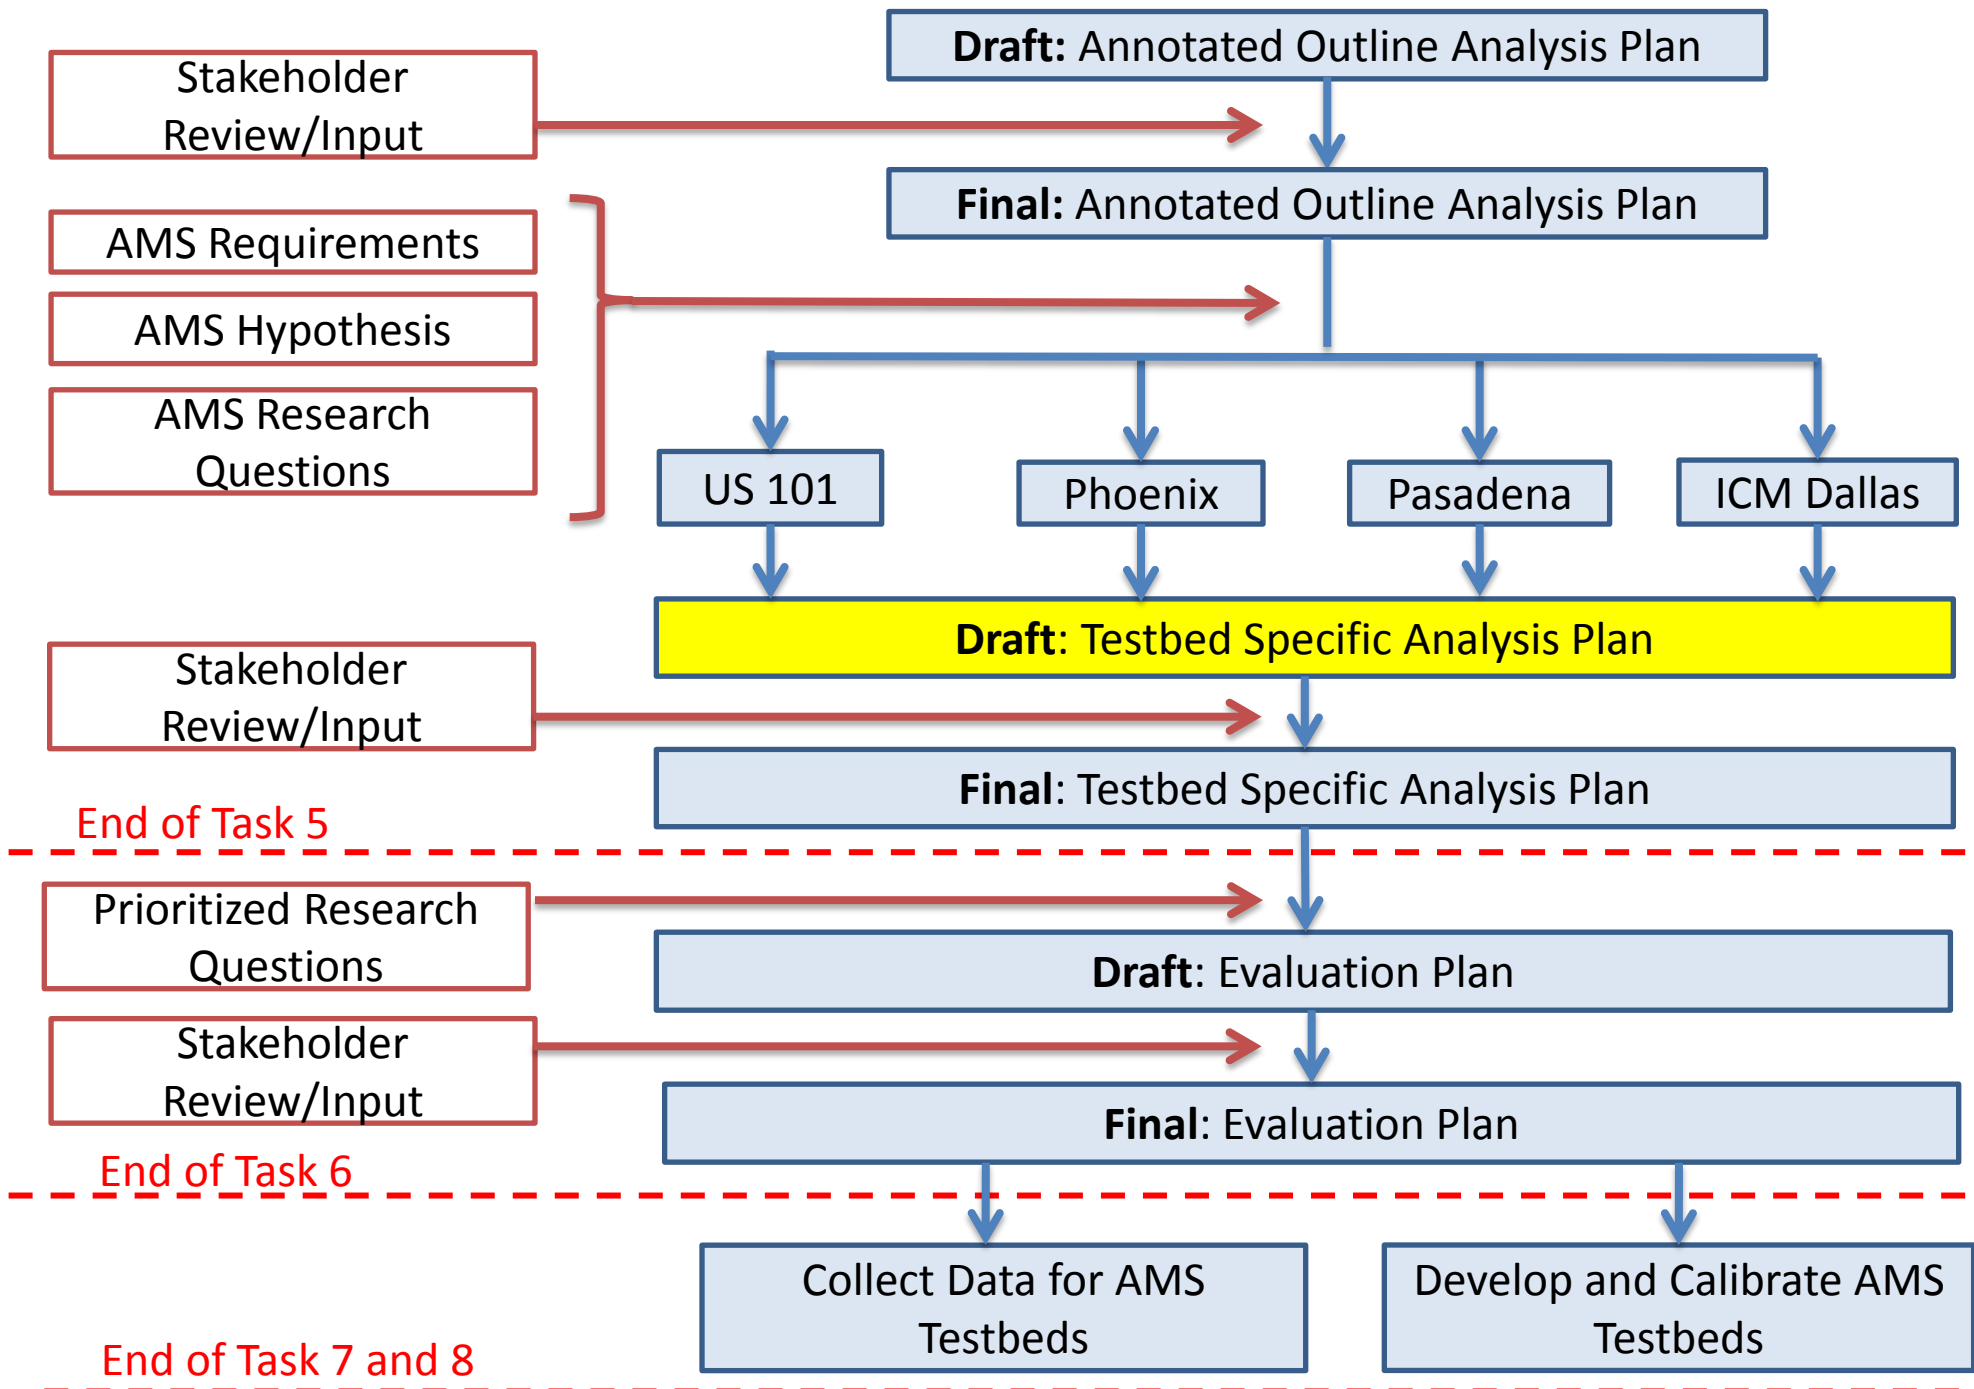

AMS Testbed Development to Support Evaluation DMA and ATDM Programs

Analysis Plan Development Overview

Booz Allen Hamilton

May 15, 2014

DMA/ATDM Applications Environment

Communications Emulator

BSM Emulator

Prediction Engine

USDOT's Prediction Tools Project or similar

Testbed Neutral
Booz Allen Lead

Testbed Specific
Testbed Developers Lead