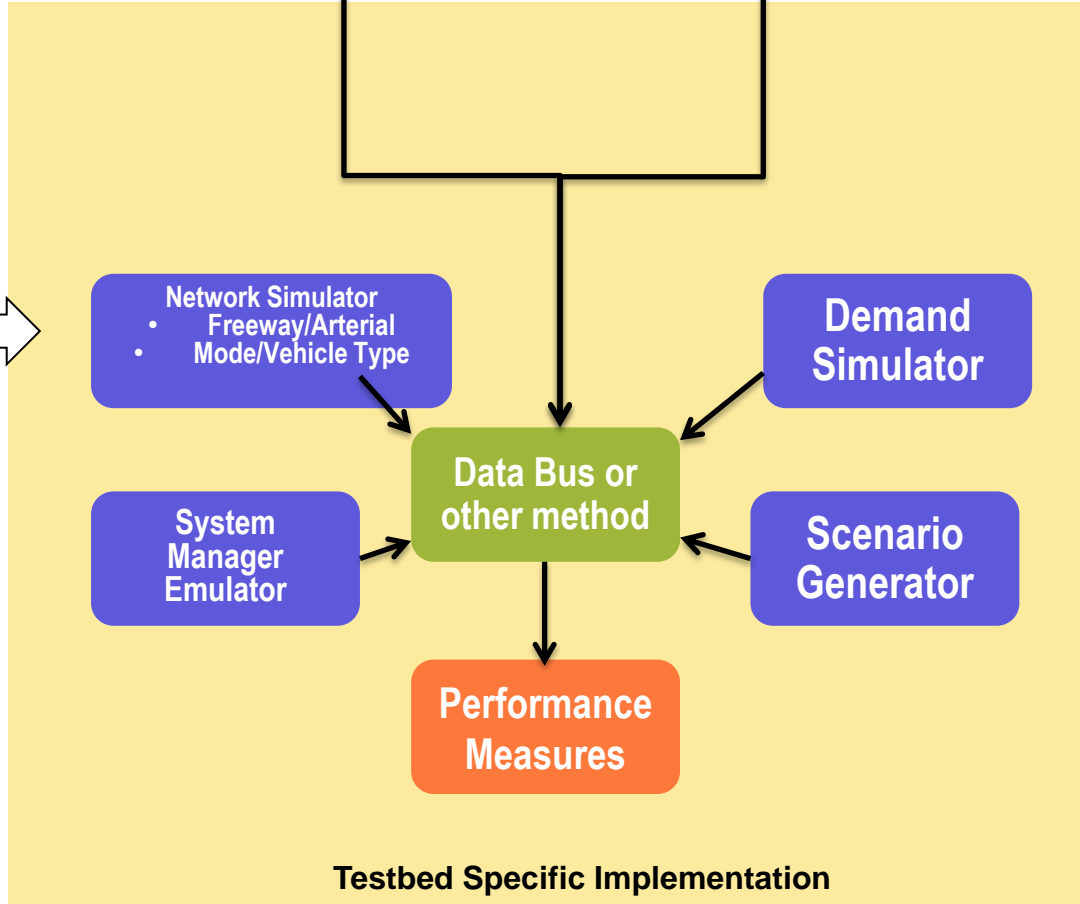

AMS Testbed Development to Support Evaluation DMA and ATDM Programs

Analysis Plan Development Overview

Booz Allen Hamilton

May 15, 2014

DMA/ATDM Applications Environment

Communications Emulator

BSM Emulator

Prediction Engine

USDOT's Prediction Tools Project or similar

Testbed Neutral
Booz Allen Lead

Testbed Specific
Testbed Developers Lead