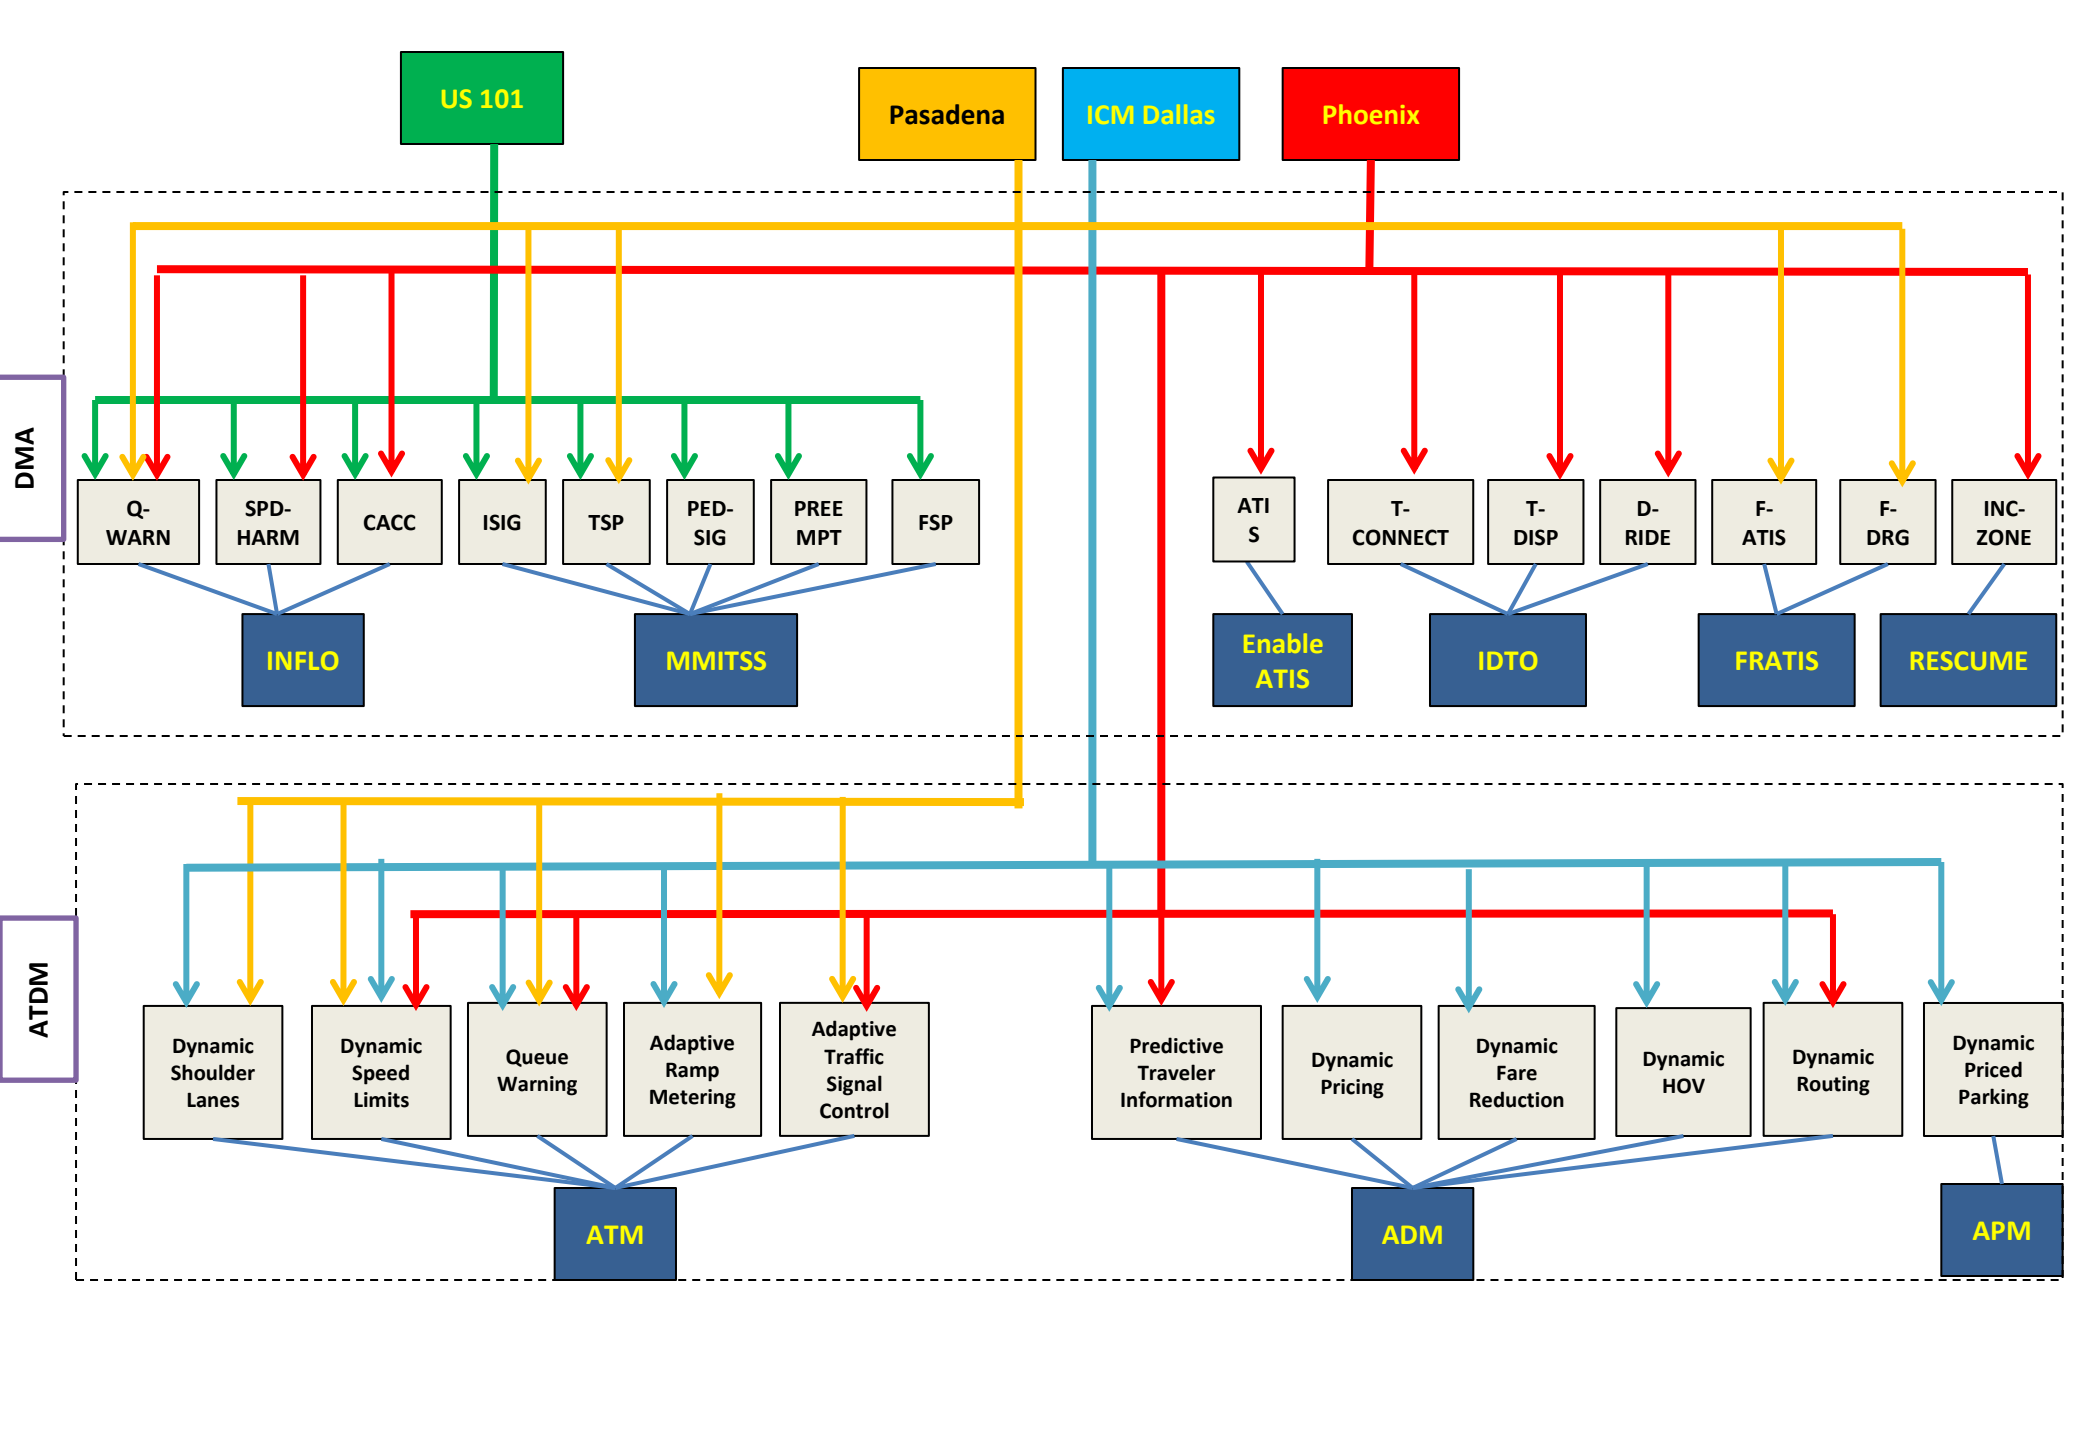

AMS Testbed Development to Support Evaluation DMA and ATDM Programs

Analysis Plan Development Overview

Booz Allen Hamilton

May 15, 2014

DMA/ATDM Applications Environment

Communications Emulator

BSM Emulator

Prediction Engine

USDOT's Prediction Tools Project or similar

Testbed Neutral
Booz Allen Lead

Testbed Specific
Testbed Developers Lead